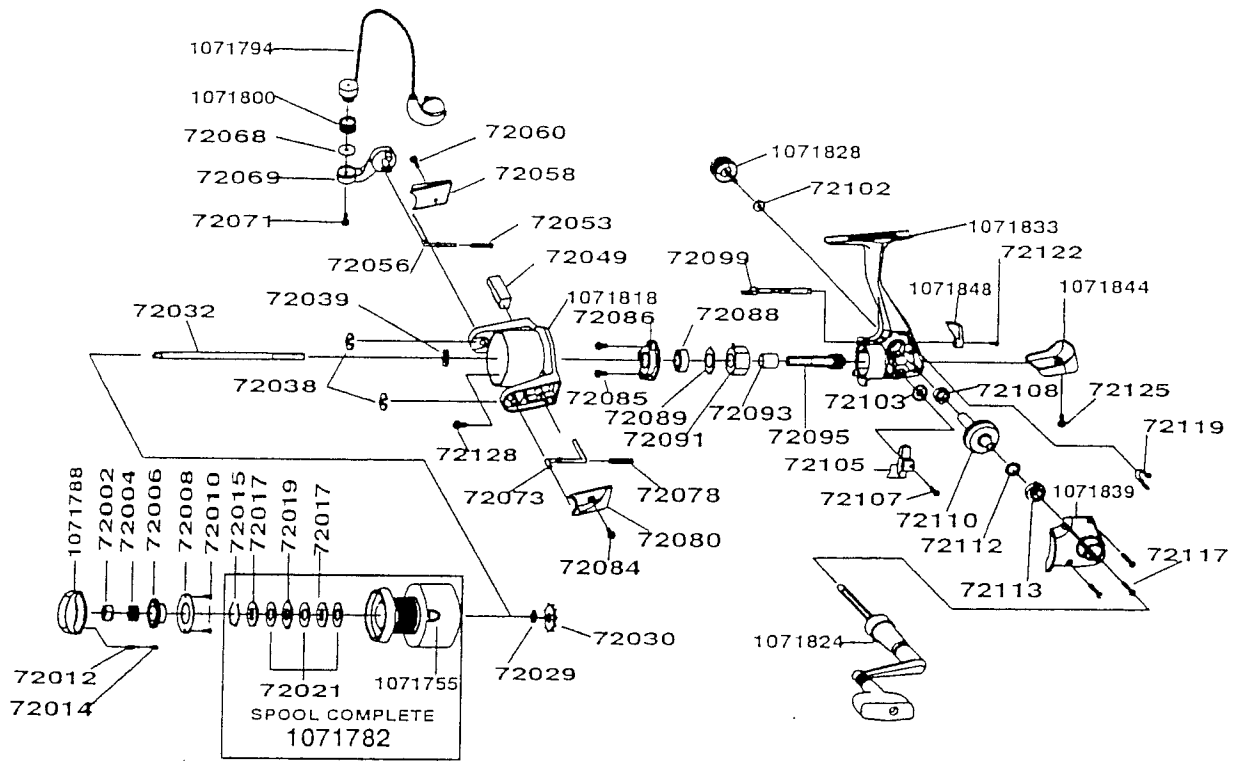

# DIAGRAM

Please specify reel model and part number when ordering parts.

## ASCENT AS2F

PART#	PARTS NAME	PART#	PARTS NAME	PART#	PARTS NAME
1071788	Drag Knob	72056	Bail S/P Shaft	72099	Tail Shaft
72002	Drag Nut	72058	Bail S/P Cover	1071828	Handle Cap Screw
72004	Drag Spring	72060	Bail S/P Cover S/C	72102	Screw Cap W/S
72006	Drag Knob Under Cap	1071794	Bail Ass'y	72103	O/S Gear
72008	Under Cap Retainer	1071800	Line Roller	72105	O/S Slider
72010	Under Cap Retainer S/C	72068	Bail W/S	72107	O/S Slider S/C
72012	Drag Click Spring	72069	Arm Lever	72108	Body Bush
72014	Drag Clicker	72071	Bail Screw	72110	Drive Gear
72015	Spool Ring	72072	Kick Lever	72112	Drive Gear ADJ W/S
72017	Drag "D" Washer	72078	Kick Lever S/P	72113	Ball Bearing
72019	Drag "A" Washer	72080	Kick Lever Cover	1071839	Body Cover
72021	Drag "B" Washer	72084	Cover S/C	72117	Body Cover S/C
1071755	Spool Unit	72085	Bearing Plate S/C	72119	S/Lever S/P
72029	Click Washer	72086	Bearing Plate	1071848	IAR Lever
72030	Click Gear	72088	Ball Bearing	72122	Stopper Lever S/C
72032	Main Shaft	72089	Bearing W/S	1071844	Body Cap
72038	E - Clip	72091	O/Way Clutch B/B	72125	Body Cap S/C
72039	Rotor "D" Washer	72093	Clutch Bush	1071824	Handle Ass'y
1071818	Rotor	72095	Pinion Gear	72128	Rotor Nut Lock S/C
72049	Balance Weight	1071833	Body		
72053	Bail Spring				